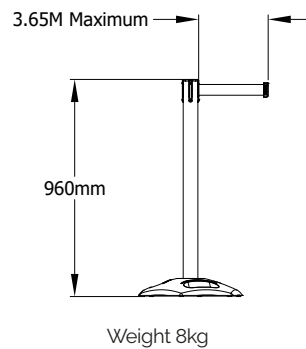

886 Facility Post

with Standard Width Webbing

Perfect for indoor and outdoor use. Features a heavy duty base with easy carry handles. Ideal for health and safety applications.

Features & Benefits

- The facility post features a lightweight plastic post that screw fixes into a recycled rubber heavy duty base.
- The post and base can be quickly and easily dismantled for easy storage and transportation.
- The robust base can be walked or driven over and it will still retain its shape and function.
- Ideal for indoor and outdoor use, but shouldn't be permanently placed outside.
- The safest barrier on the market – our cassettes have a unique braking system for slower webbing retraction.

Product Specification

- Plastic post available in 4 UV stable colours.
- Black recycled rubber base with easy carry handles, which allows for the post to be easily screwed into place.
- Shipped flat packed with no tools required.
- Available with any Tensator® standard (50mm) webbing options.
- Modular webbing cassette – all cassettes come as standard with our four-point anti-tamper webbing connectivity. This allows you to connect other Tensabarrier® products to the receiver splines on the cassette head.
- Compatible with all Tensabarrier® accessories including our range of post top signage.
- Available to buy in a twin pack.

Order Code

- 886-STD – Single Pack - Facility Post 2.3m
- 886-MAX – Single Pack - Facility Post 3.65m
- 886/2-STD – Twin Pack - Facility Post 2.3m
- 886/2-MAX – Twin Pack - Facility Post 3.65m

Product Configuration

2.3m 3.65m 2m

50mm width 50mm width 150mm width

Webbing Designs

Range of colours, designs and custom options

Tape End Options

Six tape end options available