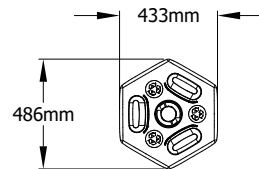

886 Facility Post

with Standard Width Webbing

Perfect for indoor and outdoor use. Features a heavy duty base with easy carry handles. Ideal for health and safety applications.

Features & Benefits

- The facility post features a lightweight plastic post that screw fixes into a recycled rubber heavy duty base.
- The post and base can be quickly and easily dismantled for easy storage and transportation.
- The robust base can be walked or driven over and it will still retain its shape and function.
- Ideal for indoor and outdoor use, but shouldn't be permanently placed outside.
- The safest barrier on the market – our cassettes have a unique braking system for slower webbing retraction.

Product Specification

- Plastic post available in 4 UV stable colours.
- Black recycled rubber base with easy carry handles, which allows for the post to be easily screwed into place.
- Shipped flat packed with no tools required.
- Available with any Tensator® standard (50mm) webbing options.
- Modular webbing cassette – all cassettes come as standard with our four-point anti-tamper webbing connectivity. This allows you to connect other Tensabarrier® products to the receiver splines on the cassette head.
- Compatible with all Tensabarrier® accessories including our range of post top signage.
- Available to buy in a twin pack.

Order Code

- 886-STD – Single Pack - Facility Post 2.3m
- 886-MAX – Single Pack - Facility Post 3.65m
- 886/2-STD – Twin Pack - Facility Post 2.3m
- 886/2-MAX – Twin Pack - Facility Post 3.65m

Product Configuration

2.3m 3.65m 2m

50mm width 50mm width 150mm width

Webbing Designs

Range of colours, designs and custom options

Tape End Options

Six tape end options available