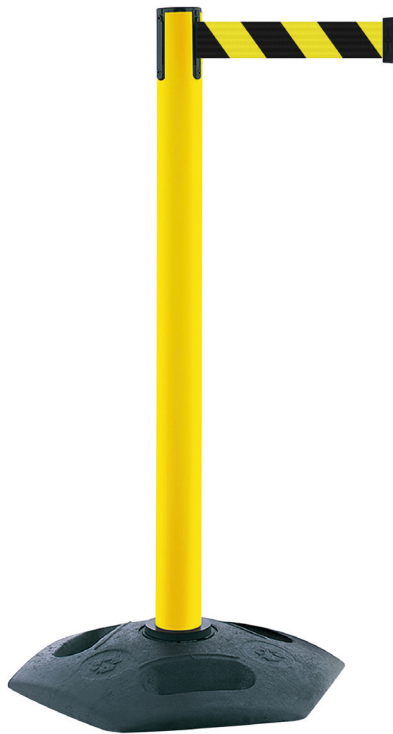

886 Facility Post

with Standard Width Webbing

Perfect for indoor and outdoor use. Features a heavy duty base with easy carry handles. Ideal for health and safety applications.

Features & Benefits

- The facility post features a lightweight plastic post that screw fixes into a recycled rubber heavy duty base.
- The post and base can be quickly and easily dismantled for easy storage and transportation.
- The robust base can be walked or driven over and it will still retain its shape and function.
- Ideal for indoor and outdoor use, but shouldn't be permanently placed outside.
- The safest barrier on the market – our cassettes have a unique braking system for slower webbing retraction.

Product Specification

- Plastic post available in 4 UV stable colours.
- Black recycled rubber base with easy carry handles, which allows for the post to be easily screwed into place.
- Shipped flat packed with no tools required.
- Available with any Tensator® standard (50mm) webbing options.
- Modular webbing cassette – all cassettes come as standard with our four-point anti-tamper webbing connectivity. This allows you to connect other Tensabarrier® products to the receiver splines on the cassette head.
- Compatible with all Tensabarrier® accessories including our range of post top signage.
- Available to buy in a twin pack.

Applications

- Eliminate unsafe working conditions by clearly defining routes.
- Restrict access to dangerous areas.
- Use to identify hazards before they cause harm.
- Ideal for warehouses, industrial and maintenance areas.
- Indoor and outdoor use.